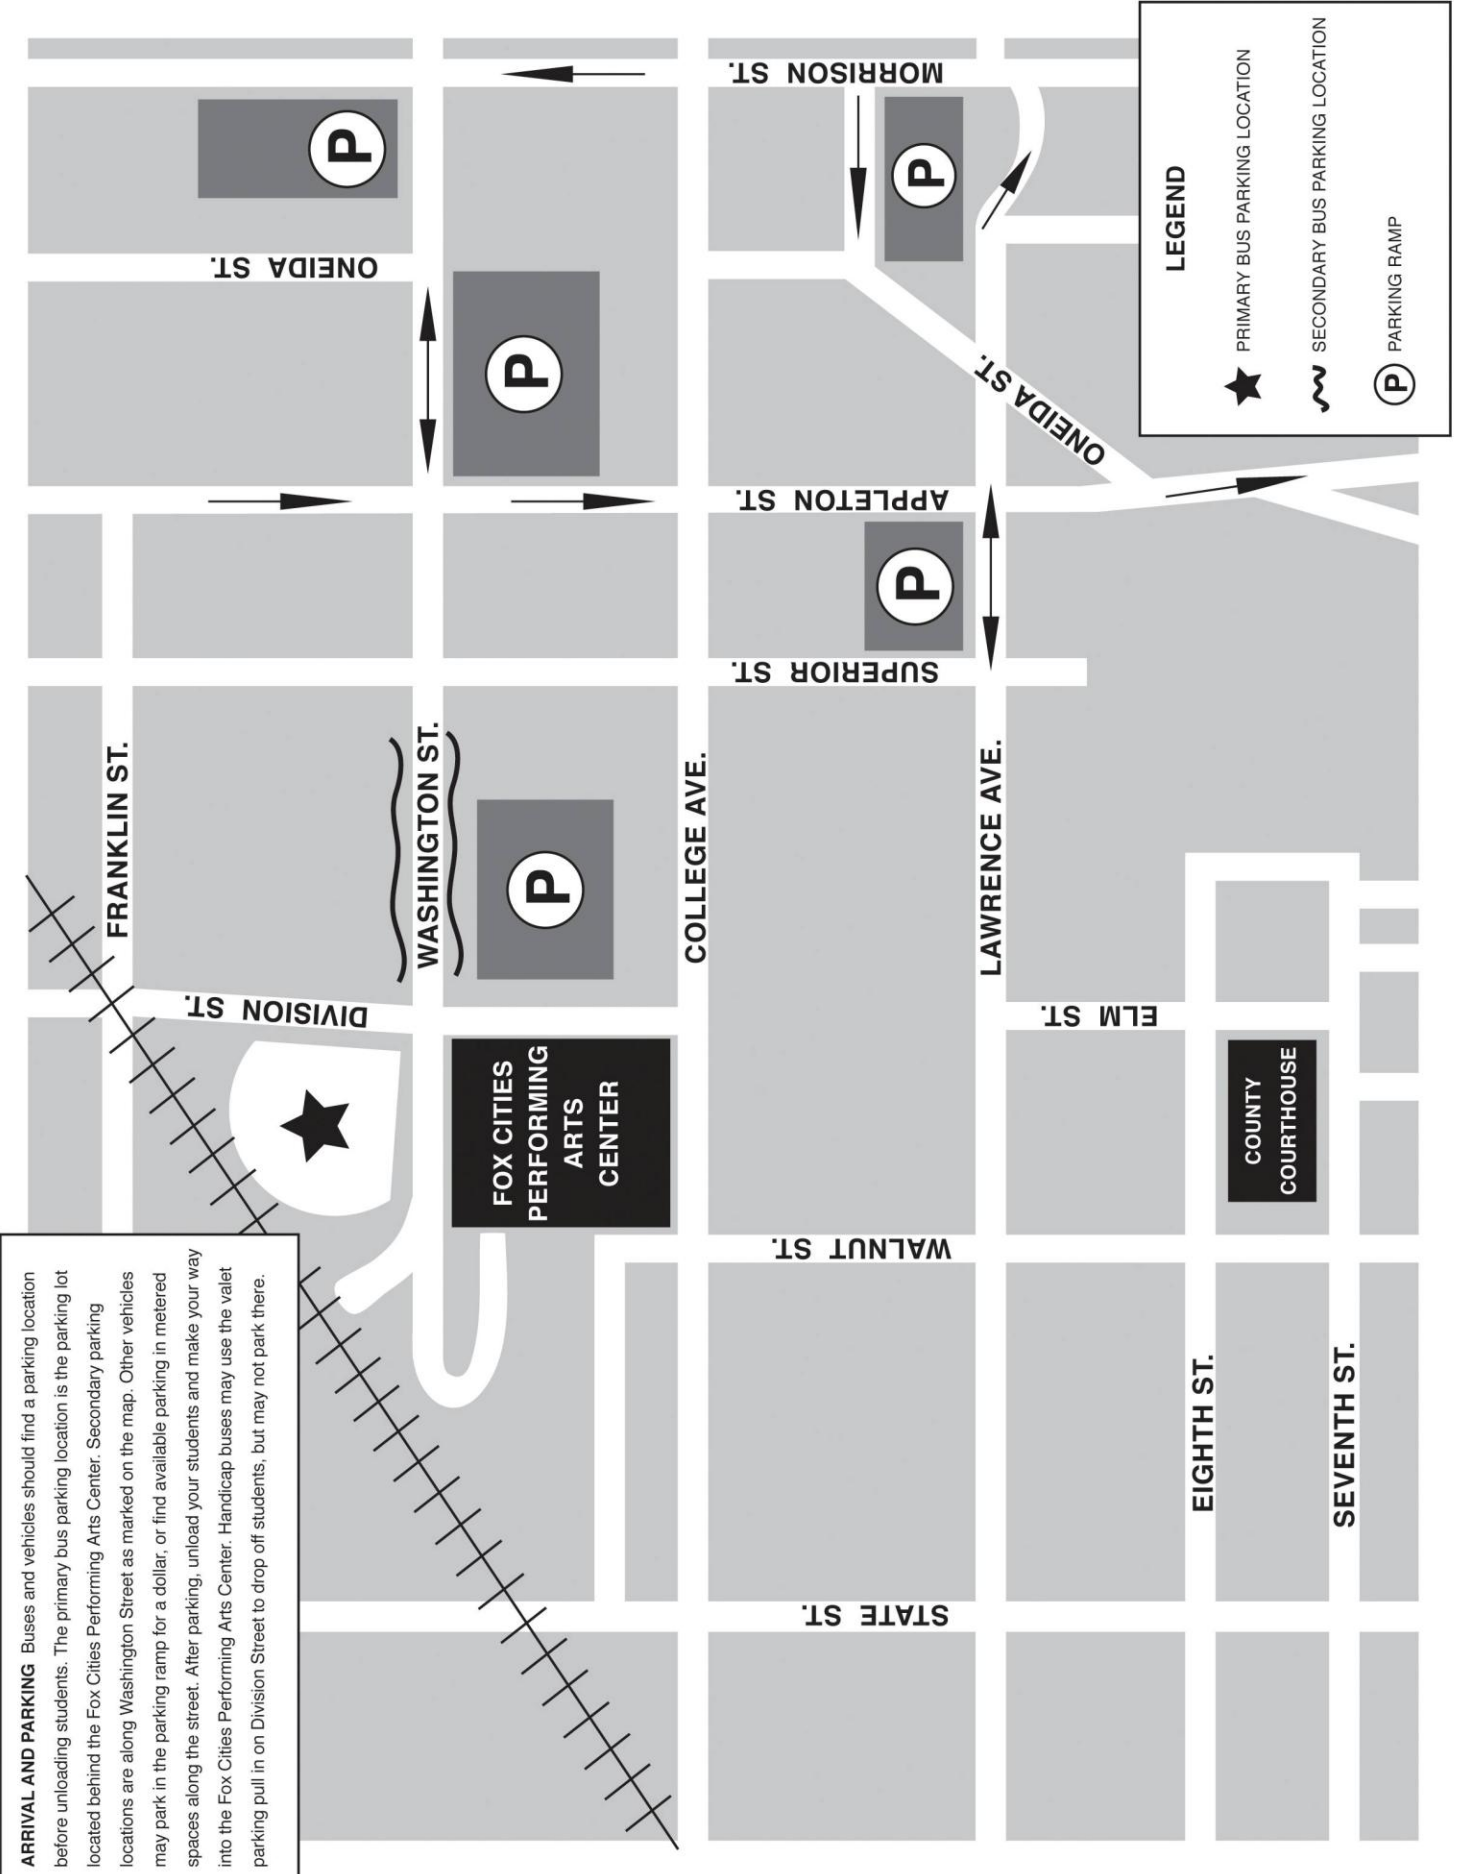

ARRIVAL AND PARKING Buses and vehicles should find a parking location before unloading students. The primary bus parking location is the parking lot located behind the Fox Cities Performing Arts Center. Secondary parking locations are along Washington Street as marked on the map. Other vehicles may park in the parking ramp for a dollar, or find available parking in metered spaces along the street. After parking, unload your students and make your way into the Fox Cities Performing Arts Center. Handicap buses may use the valet parking pull in on Division Street to drop off students, but may not park there.

LEGEND

★ PRIMARY BUS PARKING LOCATION

~ SECONDARY BUS PARKING LOCATION

Ⓟ PARKING RAMP